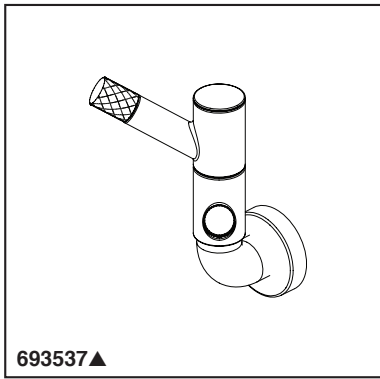

BRIZO®

ACCESSORIES

- Litze™ Bath Collection
- Double Rotating Robe Hook

STANDARD SPECIFICATIONS:

- Wood blocking is preferable behind all wall surfaces. If wood blocking is not available, try finding a wood stud to anchor this accessory.
- Mounting hardware and mounting instructions included with product.
- Note: Plastic anchors, screw, toggle bolts, and mounting brackets are included with the mounting hardware.

WARRANTY

- Lifetime limited warranty on parts (other than electronic parts and batteries) and finishes: or, for commercial users, for 5 years from date of purchase.
- 5 year limited warranty on electronic parts (other than batteries); or, for commercial users, for 1 year from the date of purchase. No warranty is provided on batteries.

693537▲

Submitted Model No.: _____

Specific Features: _____